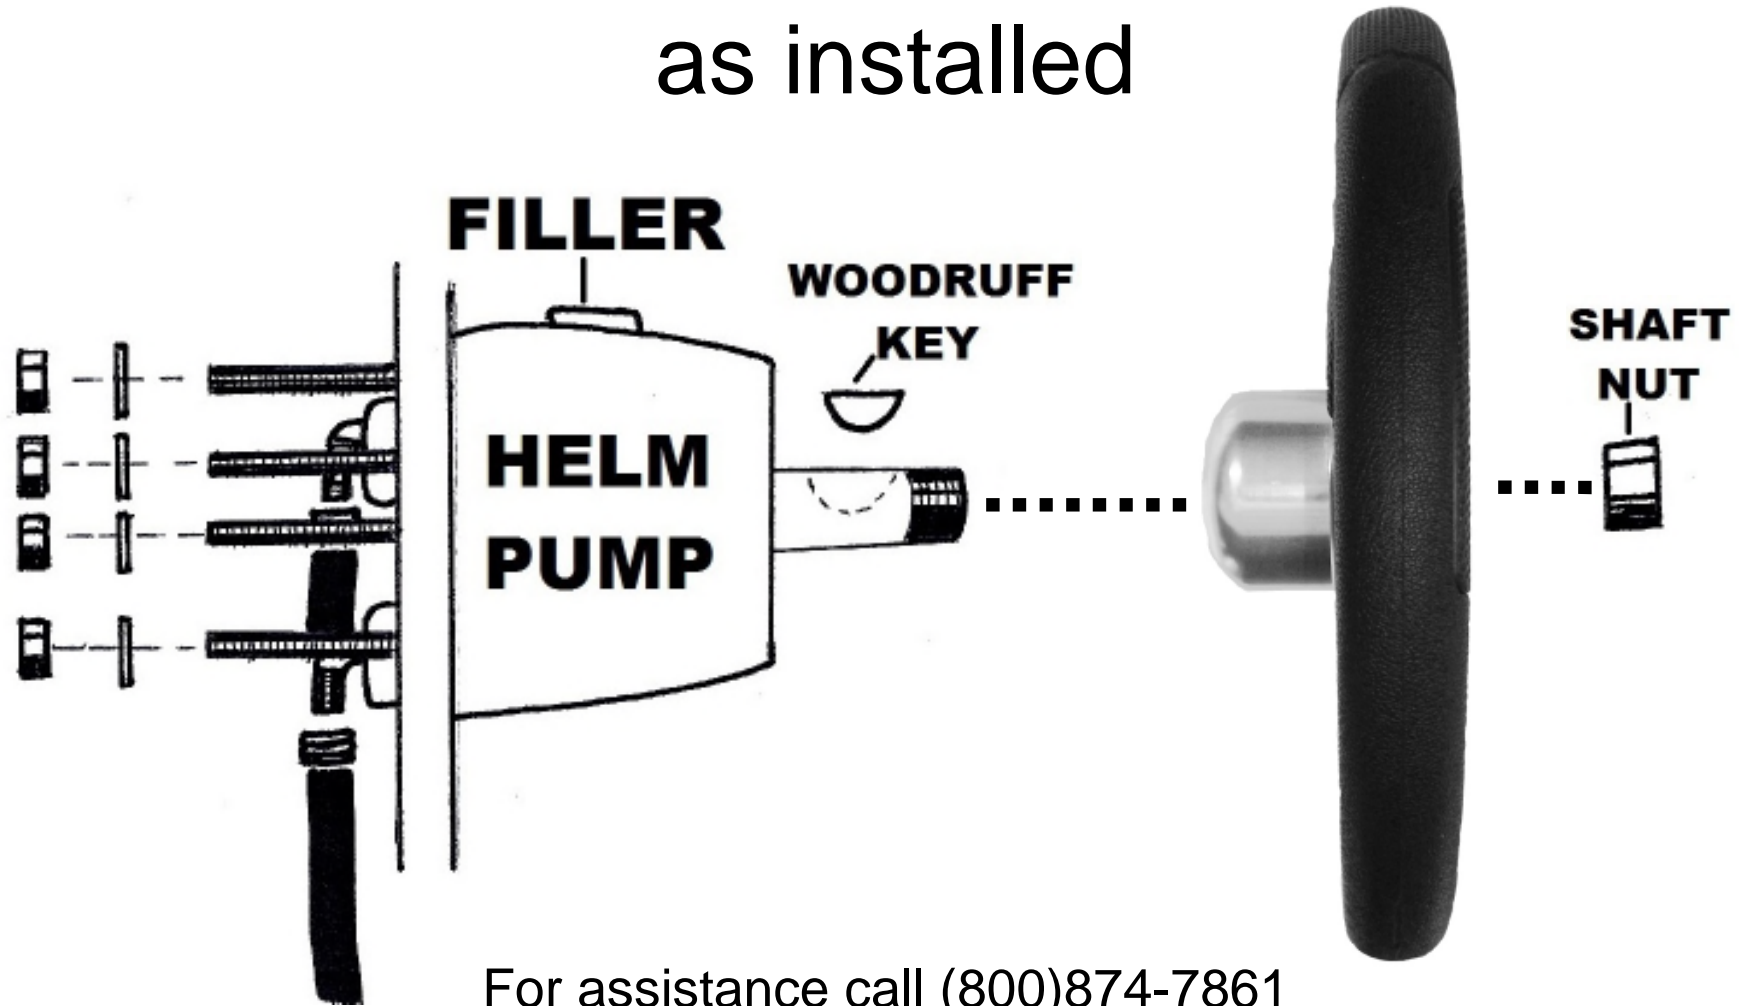

HydraGlide (HG-2500)

as installed

For assistance call (800)874-7861

Ezy-Glide
Inc.
Marine Steering Systems